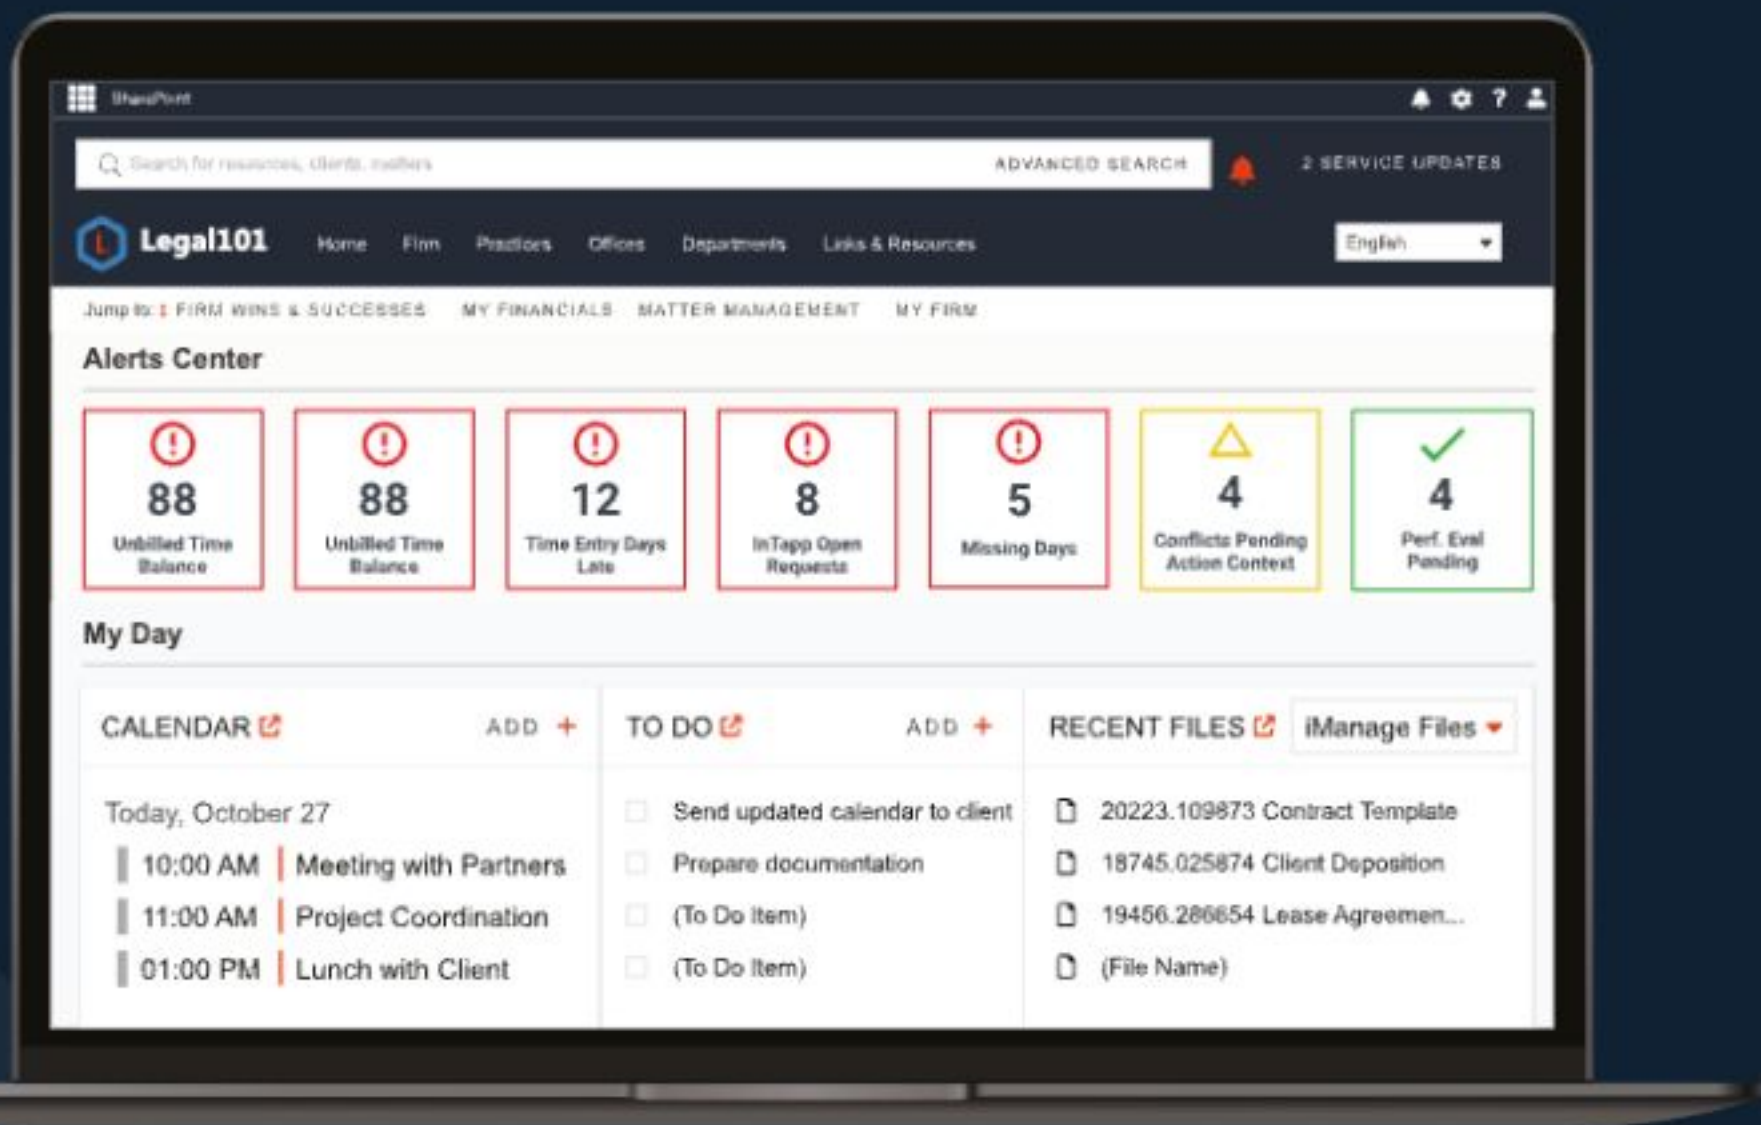

Paper Forms to e-Forms
Transformation

Explore the digital Innovations for the Legal Firms & General Counsels!

Modern Law Firm Intranet

Legal101 is a modern digital workplace platform tailored for law firms, offering a quick-deploy, mobile-first SharePoint Intranet. It enhances communication, collaboration, and engagement among employees without the need for a complex, costly custom solution. For more information, visit www.klstinc.com/legal101.

Highlights

- ☑ Lawyer Dashboard
- ☑ Firm Directory
- ☑ Firm News and Newsletter System
- ☑ Guided Search Experience

Surface iManage Work intelligence with Generative AI to boost productivity

An innovative solution designed to Live View, Edit, Add, Attach, Sync, Search & Provision iManage Work Server/iManage Cloud content in SharePoint, Teams, OneDrive & Web apps. For more information, visit www.imdocshare.com.