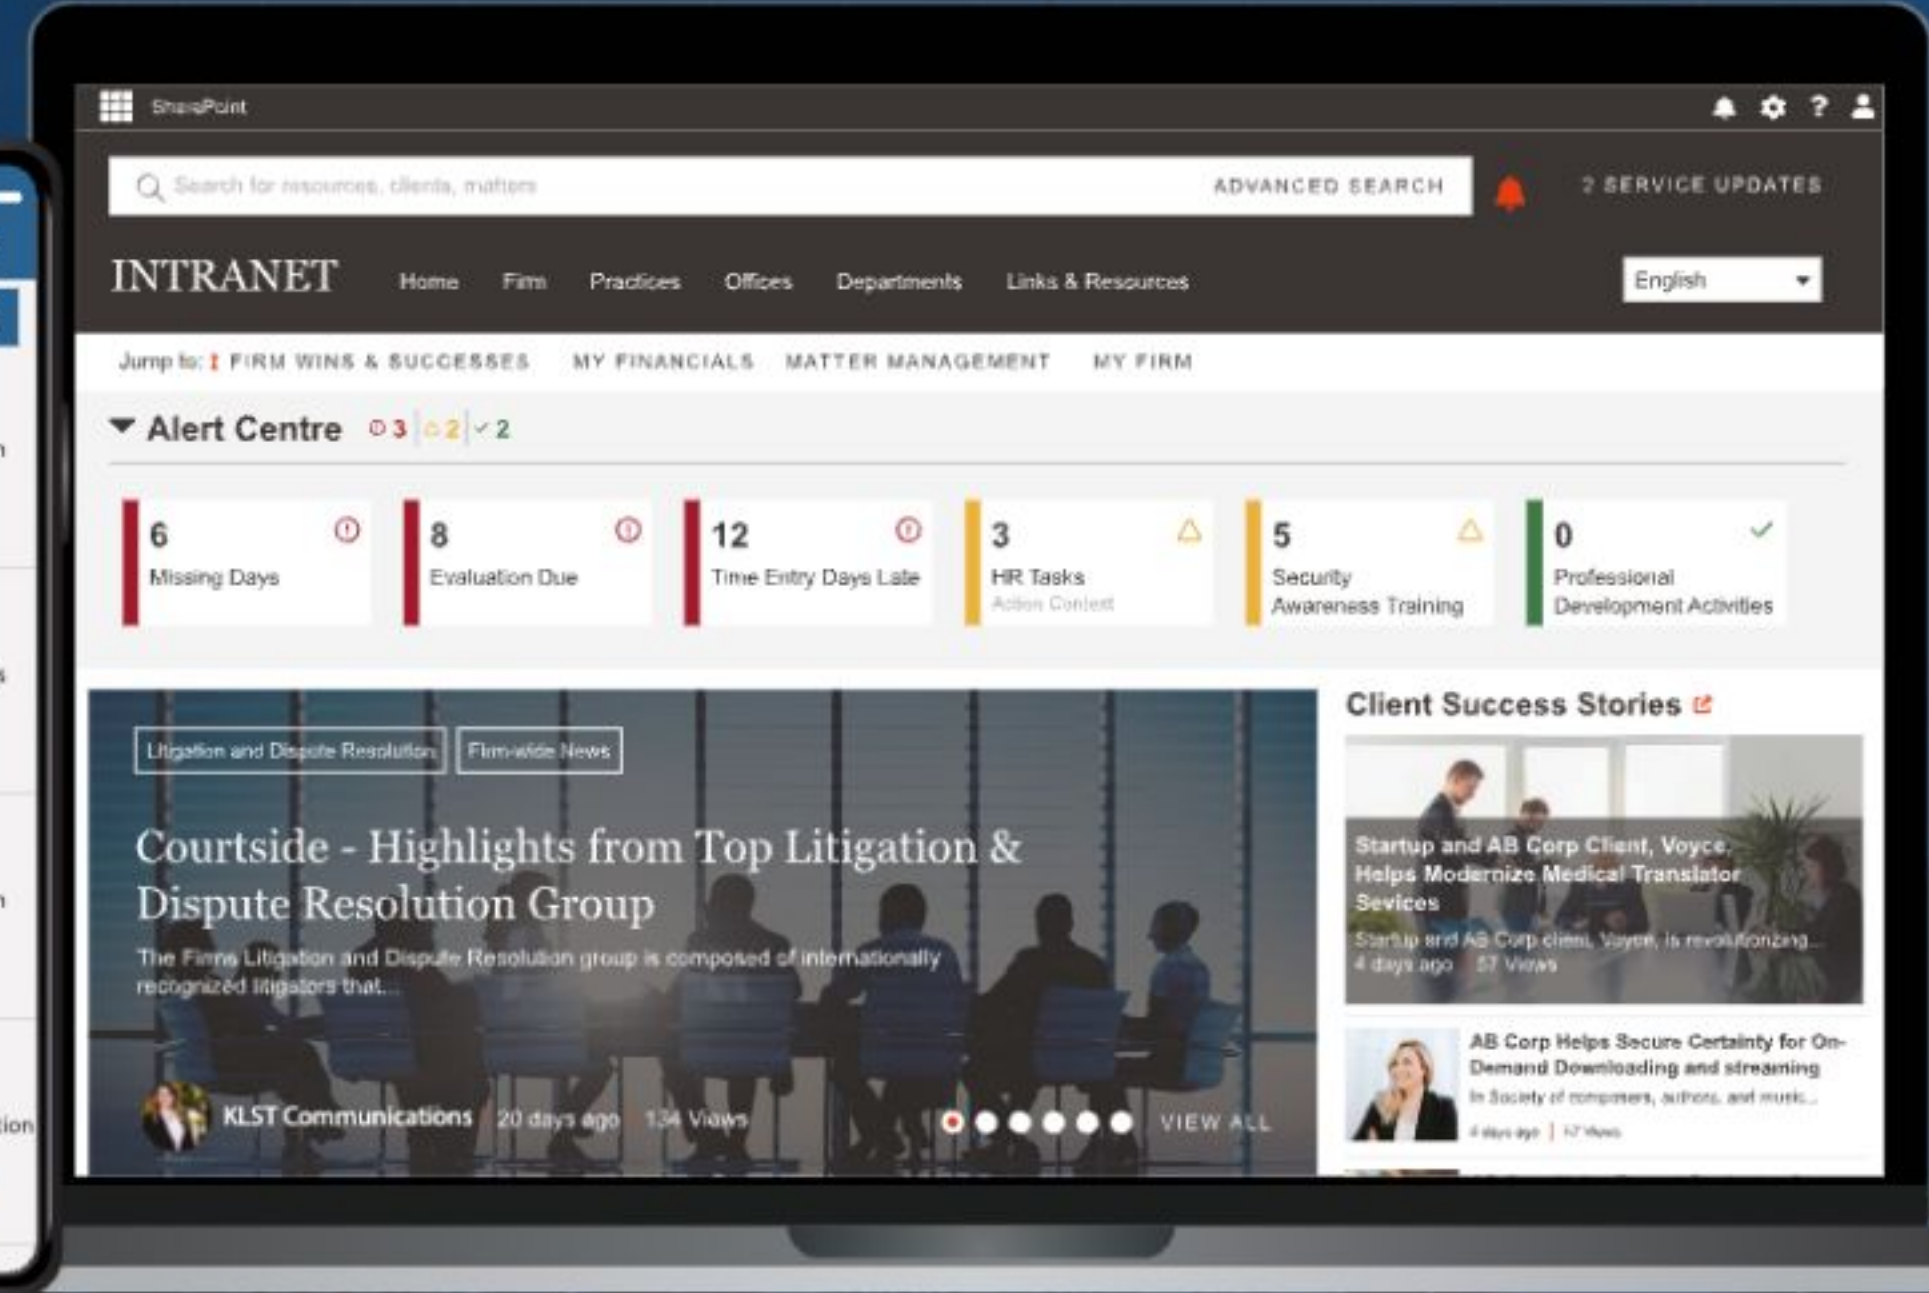

KL Software Technologies Inc.
Leading Digital Transformation

Trusted by 26+ Am Law Firms for Microsoft & GenAI Digital Services

www.klstinc.com/whyklstforlegal/ contactus@klstinc.com

"KLST's approach aligned well with our firm's requirements, giving us a comprehensive intranet platform that caters to the specific needs of our lawyers, business professionals, practice groups, and offices."

Andrea Alliston - Partner, Knowledge and Practice Innovation,
Fasken Martineau DuMoulin LLP

Generative AI with Microsoft Copilot Consulting Services:

Building Microsoft Copilot plugins to help your firm surface data intelligence.

Collaboration & Content :

Modernize your SharePoint Intranet/Extranet portals, SharePoint Upgrade/ Migration & Custom App Dev

Systems Integration:

Custom Application Integration with NetDocuments, iManage, Elite, Aderant, Lexis Nexis, Intapp, and more.

Cloud Migrations :

Migrate your on-premises platform and apps to Microsoft 365 or Amazon Web Services

Enterprise Hybrid Mobile apps :

Custom Hybrid Mobile app dev using .NET MAUI targeted at iOS and Android platforms

Innovative Legal Digital Services Powered by Generative AI

Generative AI

Law Firm
Intranet &
Extranet

Microsoft Copilot
Consulting

Microsoft
Power Platform

Microsoft 365 &
Azure Migration

Hybrid
Mobile App
Development

Paper Forms to e-Forms
Transformation