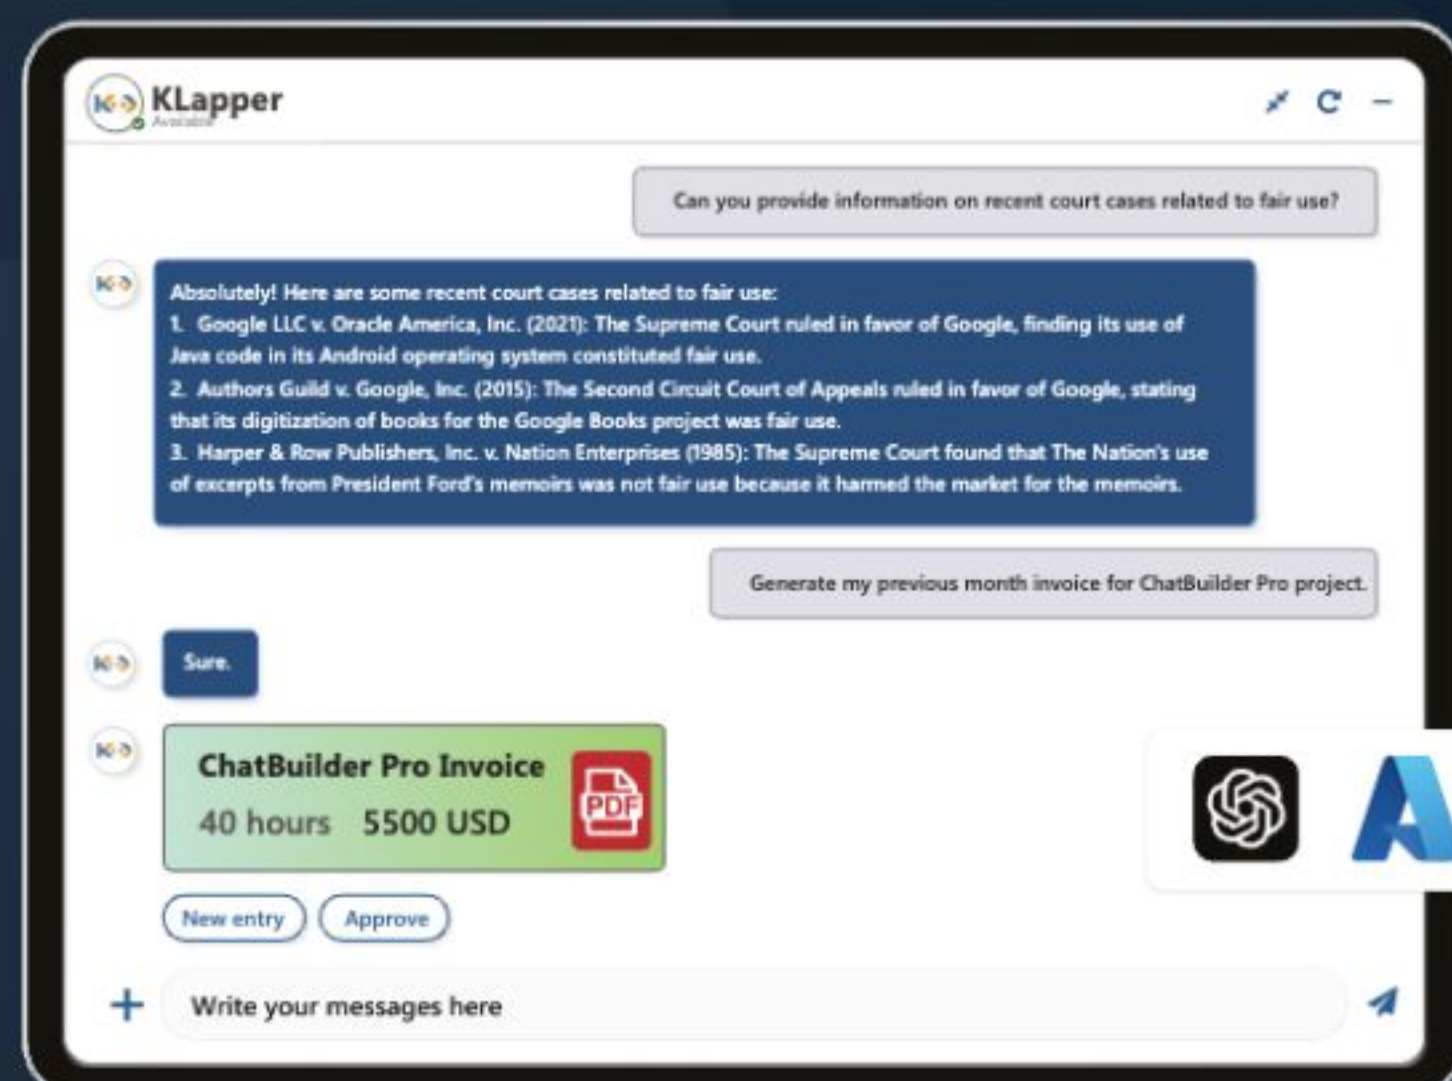

KLapper, A "No-Code" DIY Legal Virtual Assistant Builder Exclusively Designed for Law Firms. KLapper is Built on Microsoft Azure Open AI and uses the power of Generative AI to learn Your Firm's Key Business Datasets Using "Intelligent Connectors. For more information visit www.klapper.ai