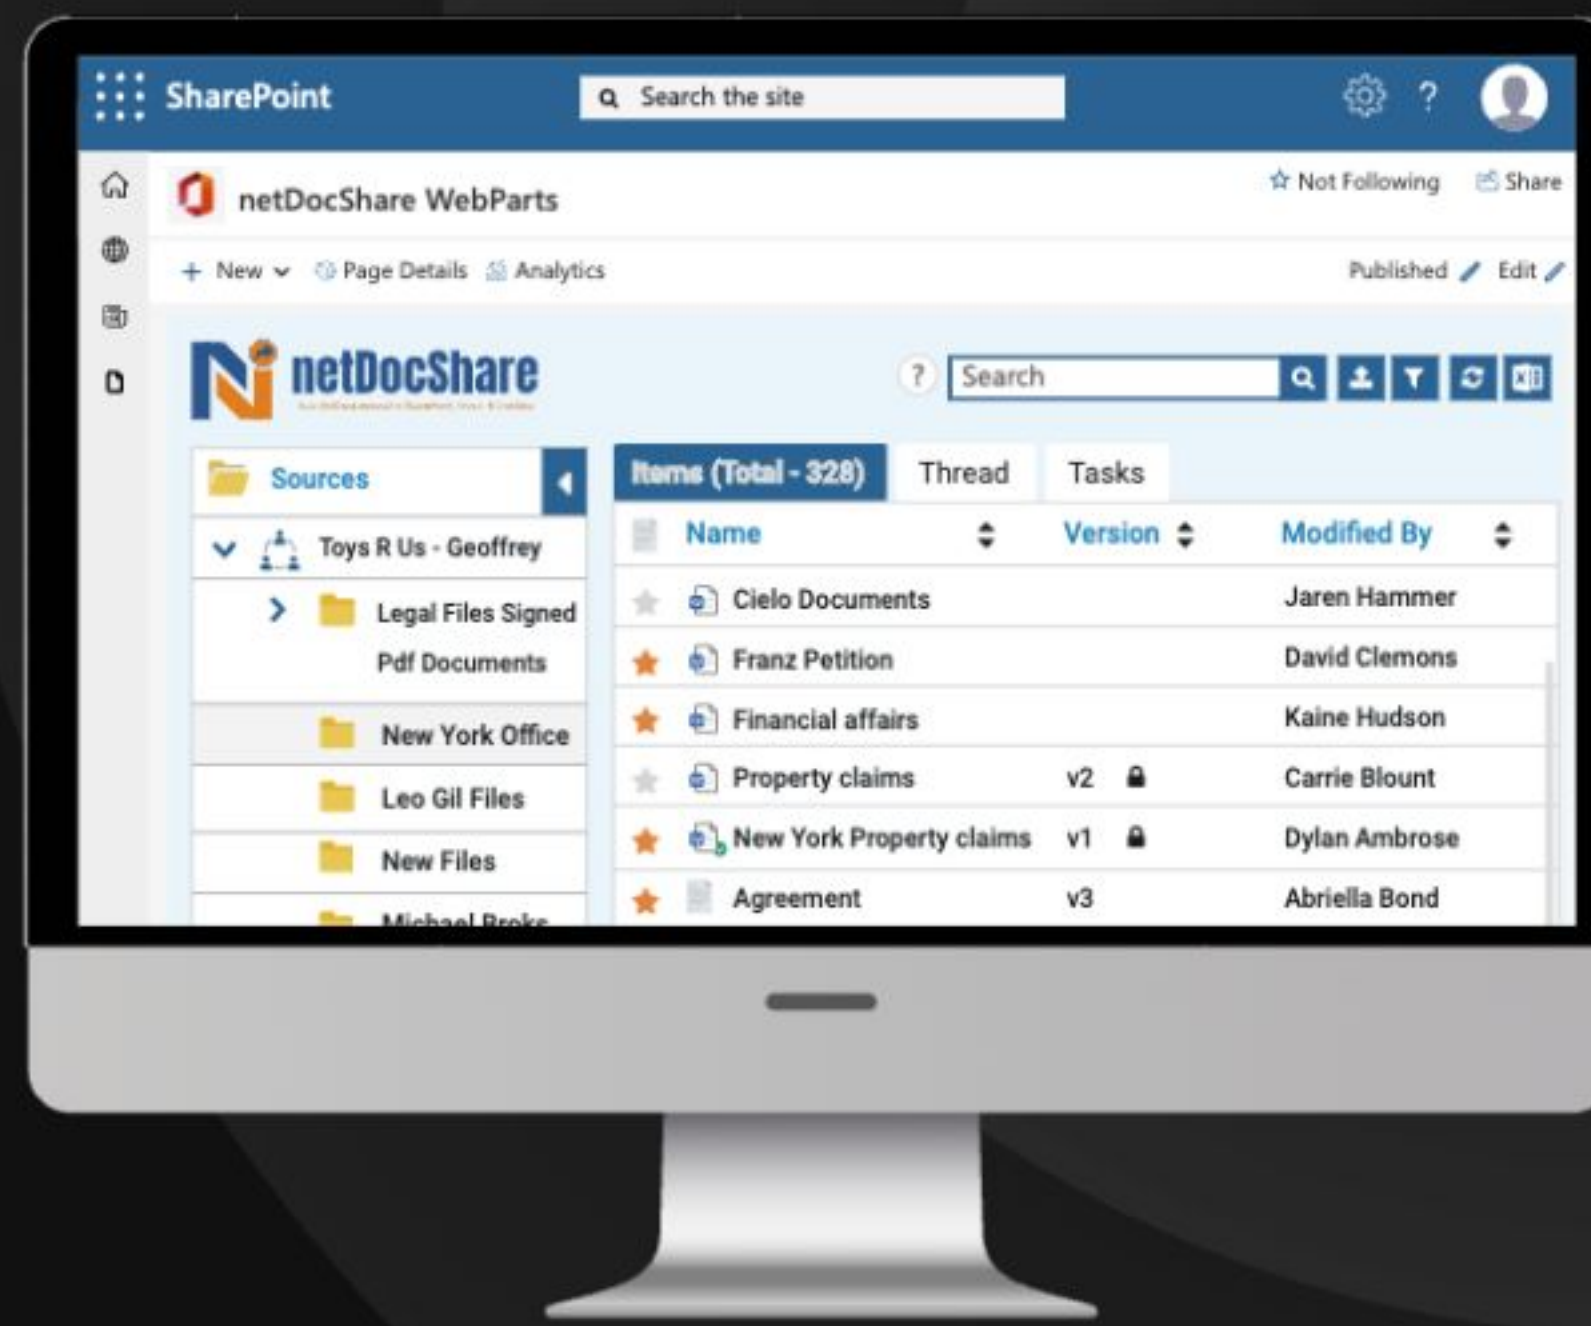

Paper Forms to e-Forms
Transformation

Explore the digital Innovations for the Legal Firms & General Counsels!

Modern Law Firm Intranet

Legal101 is a modern digital workplace platform tailored for law firms, offering a quick-deploy, mobile-first SharePoint Intranet. It enhances communication, collaboration, and engagement among employees without the need for a complex, costly custom solution. For more information, visit www.klstinc.com/legal101.

Highlights

- ☑ Lawyer Dashboard
- ☑ Firm Directory
- ☑ Firm News and Newsletter System
- ☑ Guided Search Experience

Surface iManage Work intelligence with Generative AI to boost productivity

An innovative solution designed to Live View, Edit, Add, Attach, Sync, Search & Provision iManage Work Server/iManage Cloud content in SharePoint, Teams, OneDrive & Web apps. For more information, visit www.imdocshare.com.

Surface NetDocuments DMS intelligence with Generative AI to boost productivity.

An innovative solution designed to Live View, Edit, Add, Attach, Sync, Search & Provision NetDocuments content in SharePoint, Teams, OneDrive & Web apps. For more information, visit www.netdocshare.com.