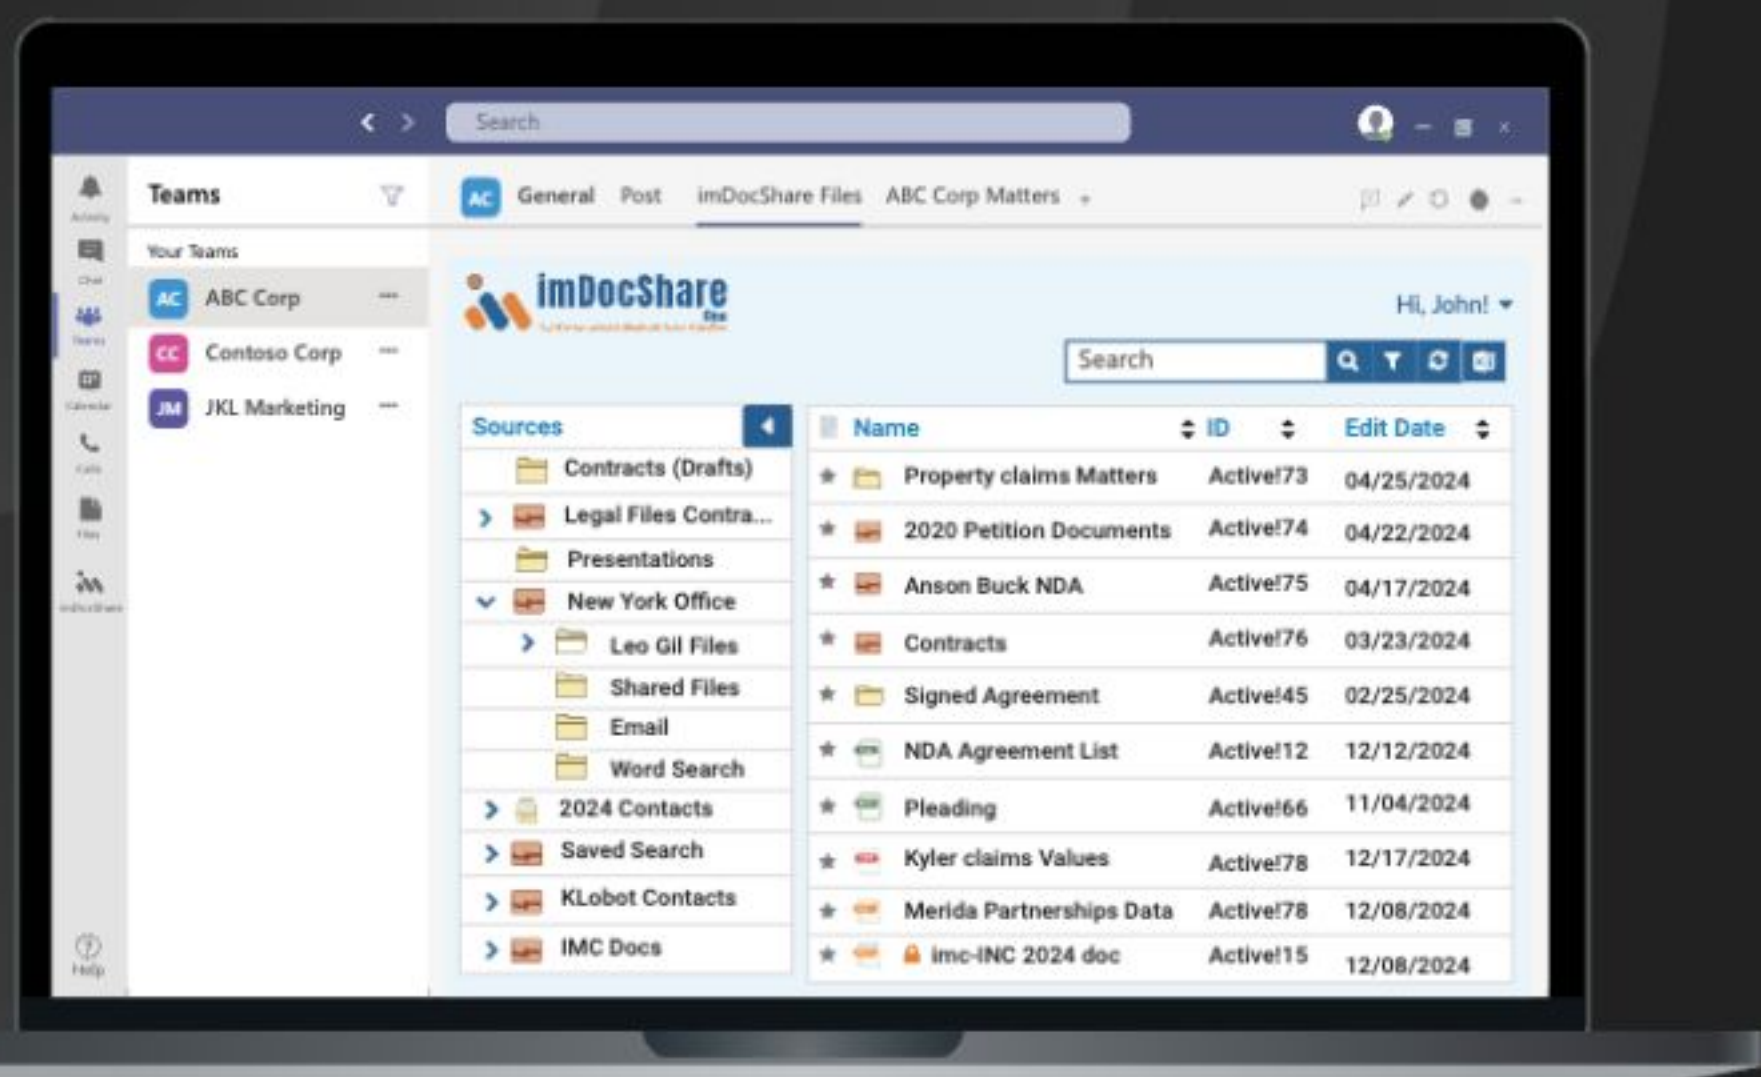

Paper Forms to e-Forms
Transformation

Explore the digital Innovations for the Legal Firms & General Counsels!

Modern Law Firm Intranet

Legal101 is a modern digital workplace platform tailored for law firms, offering a quick-deploy, mobile-first SharePoint Intranet. It enhances communication, collaboration, and engagement among employees without the need for a complex, costly custom solution. For more information, visit www.klstinc.com/legal101.

Highlights

- ☑ Lawyer Dashboard
- ☑ Firm Directory
- ☑ Firm News and Newsletter System
- ☑ Guided Search Experience

Surface iManage Work intelligence with Generative AI to boost productivity

An innovative solution designed to Live View, Edit, Add, Attach, Sync, Search & Provision iManage Work Server/iManage Cloud content in SharePoint, Teams, OneDrive & Web apps. For more information, visit www.imdocshare.com.